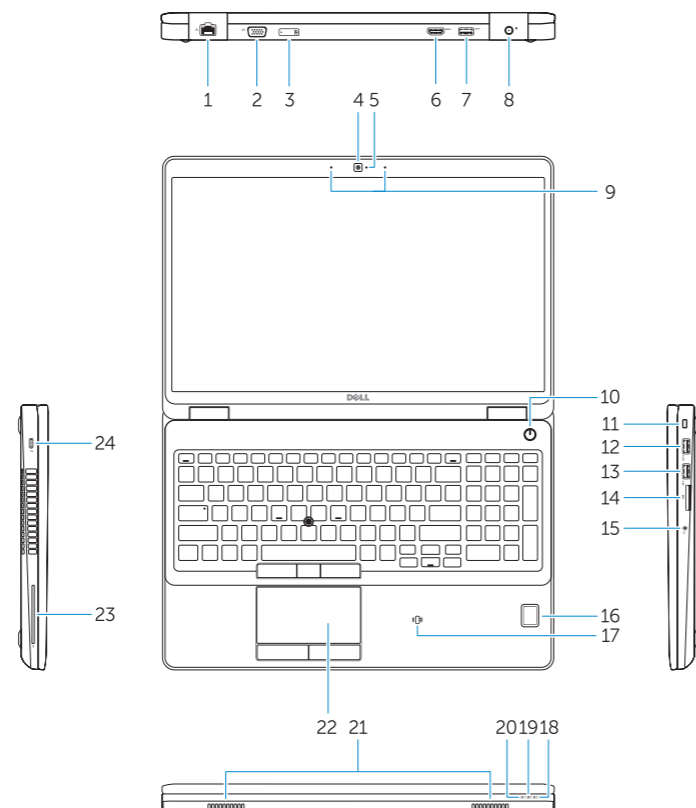

P48F001

Dell Precision -3510

Features

Značajke | Jellemzők | Характеристики | Funkcije

1. Network connector
2. VGA connector
3. SIM-card slot (optional)
4. Camera (optional)
5. Camera-status light (optional)
6. HDMI connector 1.4
7. USB 3.0 connector
8. Power connector
9. Dual Array microphones
10. Power button
11. Security-cable slot
12. USB 3.0 connector with PowerShare connector
13. USB 3.0 connector
14. SD Memory-card reader
15. Headset connector
16. Fingerprint reader (optional)
17. Contactless smart card reader (optional)
18. Battery-status light
19. Hard-drive activity light
20. Power-status light
21. Speakers
22. Touchpad
23. Smart-Card Reader (optional)
24. Thunderbolt 3 connector (optional)
25. Dock connector
26. Service-tag label